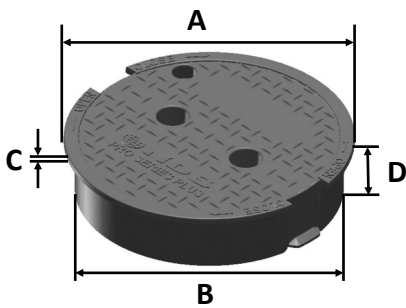

# 311BCBLK

Series: Pro-Spec<sup>™</sup> Series

Material: HDPE

Box Color: Black

Lid Color: Black

Lid Marking: Irrigation Control Valve

Box Weight: 2.99 lbs

Lid Weight: 1.21 lbs

Total Weight: 4.20 lbs

Load rating:

Pedestrian & lawn care equipment

Box includes 3/8"-16 brass nut

**Made in USA**

**Made from 100% recycled materials**

Lid Dimensions	
A. Top diameter	9 3/4"
B. Bottom diameter	9 1/16"
C. Rim thickness	1/4"
D. Overall height	2 3/16"

Box Dimensions	
A. Top inside diameter	9 3/16"
B. Top outside diameter	10 1/4"
C. Bottom inside diameter	11 1/2"
D. Bottom outside diameter	12 3/4"
E. Height	10"