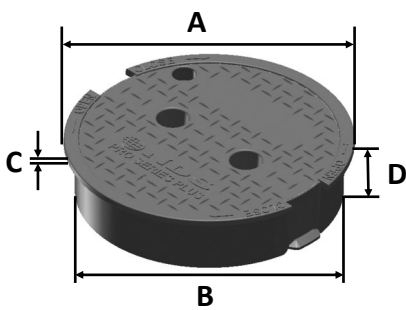

311BCBW

Series: Pro-Spec[™] Series

Material: HDPE

Box Color: Black

Lid Color: Green

Lid Marking: Water

Box Weight: 2.99 lbs

Lid Weight: 1.21 lbs

Total Weight: 4.20 lbs

Load rating:

Pedestrian & lawn care equipment

Includes 2 1/2" x 3/8" stainless steel bolt

Box includes 3/8"-16 brass nut

Made in USA

Made from 100% recycled materials

Lid Dimensions	
A. Top diameter	9 3/4"
B. Bottom diameter	9 1/16"
C. Rim thickness	1/4"
D. Overall height	2 3/16"

Box Dimensions	
A. Top inside diameter	9 3/16"
B. Top outside diameter	10 1/4"
C. Bottom inside diameter	11 1/2"
D. Bottom outside diameter	12 3/4"
E. Height	10"