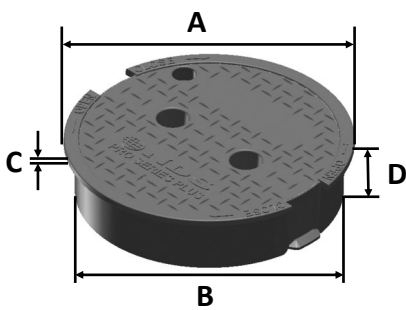

# 311BCB

Series: Pro-Spec<sup>™</sup> Series

Material: HDPE

Box Color: Green

Lid Color: Green

Lid Marking: Irrigation Control Valve

Box Weight: 2.99 lbs

Lid Weight: 1.21 lbs

Total Weight: 4.20 lbs

Load rating:

Pedestrian & lawn care equipment

Includes 2 1/2" x 3/8" stainless steel bolt

Box includes 3/8"-16 brass nut

**Made in USA**

**Made from 100% recycled materials**

Lid Dimensions	
A. Top diameter	9 3/4"
B. Bottom diameter	9 1/16"
C. Rim thickness	1/4"
D. Overall height	2 3/16"

Box Dimensions	
A. Top inside diameter	9 3/16"
B. Top outside diameter	10 1/4"
C. Bottom inside diameter	11 1/2"
D. Bottom outside diameter	12 3/4"
E. Height	10"