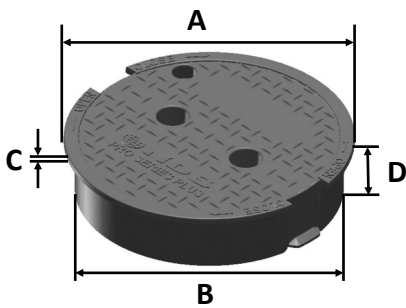

311BCR

Series: Pro-Spec[™] Series

Material: HDPE

Box Color: Black

Lid Color: Purple

Lid Marking: Reclaimed Water

Box Weight: 2.99 lbs

Lid Weight: 1.21 lbs

Total Weight: 4.20 lbs

Load rating:

Pedestrian & lawn care equipment

Box includes 3/8"-16 brass nut

Made in USA

Made from 100% recycled materials

Lid Dimensions	
A. Top diameter	9 3/4"
B. Bottom diameter	9 1/16"
C. Rim thickness	1/4"
D. Overall height	2 3/16"

Box Dimensions	
A. Top inside diameter	9 3/16"
B. Top outside diameter	10 1/4"
C. Bottom inside diameter	11 1/2"
D. Bottom outside diameter	12 3/4"
E. Height	10"