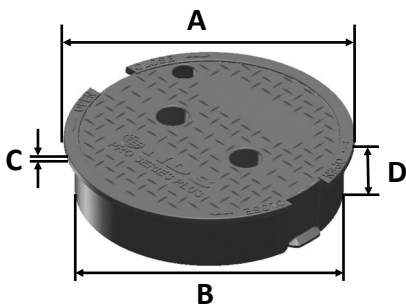

311BCS

Series: Pro-Spec[™] Series

Material: HDPE

Box Color: Black

Lid Color: Green

Lid Marking: Sewer

Box Weight: 2.99 lbs

Lid Weight: 1.21 lbs

Total Weight: 4.20 lbs

Load rating:

Pedestrian & lawn care equipment

Box includes 3/8"-16 brass nut

Made in USA

Made from 100% recycled materials

Lid Dimensions	
A. Top diameter	9 3/4"
B. Bottom diameter	9 1/16"
C. Rim thickness	1/4"
D. Overall height	2 3/16"

Box Dimensions	
A. Top inside diameter	9 3/16"
B. Top outside diameter	10 1/4"
C. Bottom inside diameter	11 1/2"
D. Bottom outside diameter	12 3/4"
E. Height	10"