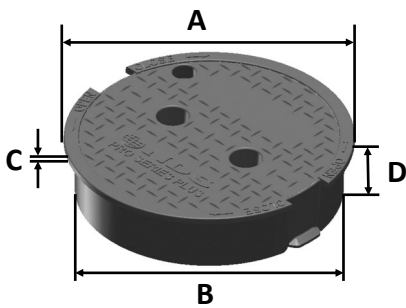

## 311BC

Series: Pro-Spec™ Series

Material: HDPE

Box Color: Black

Lid Color: Green

Lid Marking: Irrigation Control Valve

Box Weight: 2.99 lbs

Lid Weight: 1.21 lbs

Total Weight: 4.20 lbs

Load rating:

Pedestrian & lawn care equipment

Box includes 3/8"-16 brass nut

**Made in USA**

**Made from 100% recycled materials**

Lid Dimensions	
A. Top diameter	9 3/4"
B. Bottom diameter	9 1/16"
C. Rim thickness	1/4"
D. Overall height	2 3/16"

Box Dimensions	
A. Top inside diameter	9 3/16"
B. Top outside diameter	10 1/4"
C. Bottom inside diameter	11 1/2"
D. Bottom outside diameter	12 3/4"
E. Height	10"