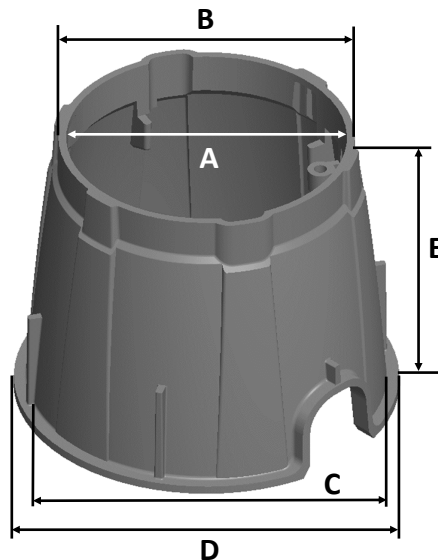

## 311B

Series: Pro-Spec™ Series

Material: HDPE

Box Color: Black

Box Weight: 2.99 lbs

Load rating:

Pedestrian & lawn care equipment

Box includes 3/8"-16 brass nut

**Made in USA**

**Made from 100% recycled materials**

Box Dimensions	
A. Top inside diameter	9 3/16"
B. Top outside diameter	10 1/4"
C. Bottom inside diameter	11 1/2"
D. Bottom outside diameter	12 3/4"
E. Height	10"