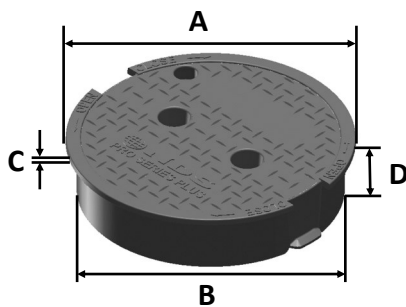

311C BLK

Series: Pro-Spec™ Series

Material: HDPE

Lid Color: Green

Lid Marking: Irrigation Control Valve

Lid Weight: 1.21 lbs

Load rating:

Pedestrian & lawn care equipment

Made in USA

Made from 100% recycled materials

Lid Dimensions	
A. Top diameter	9 3/4"
B. Bottom diameter	9 1/16"
C. Rim thickness	1/4"
D. Overall height	2 3/16"