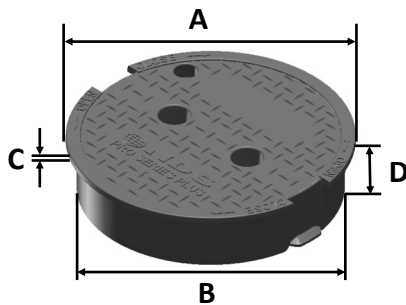

311C BRN

Series: Pro-Spec™ Series

Material: HDPE

Lid Color: Brown

Lid Marking: Irrigation Control Valve

Lid Weight: 1.21 lbs

Load rating:

Pedestrian & lawn care equipment

Made in USA

Made from 100% recycled materials

Lid Dimensions	
A. Top diameter	9 3/4"
B. Bottom diameter	9 1/16"
C. Rim thickness	1/4"
D. Overall height	2 3/16"