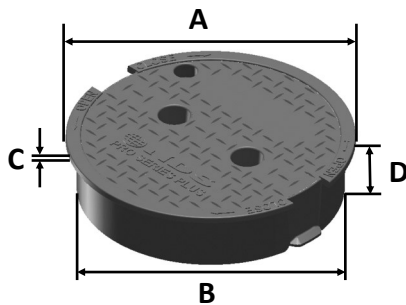

311C ELEC

Series: Pro-Spec™ Series

Material: HDPE

Lid Color: Gray

Lid Marking: Electrical

Lid Weight: 1.21 lbs

Load rating:

Pedestrian & lawn care equipment

Made in USA

Made from 100% recycled materials

Lid Dimensions	
A. Top diameter	9 3/4"
B. Bottom diameter	9 1/16"
C. Rim thickness	1/4"
D. Overall height	2 3/16"