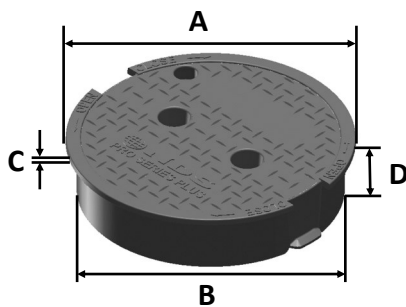

# 311CRG

Series: Pro-Spec<sup>™</sup> Series

Material: HDPE

Lid Color: Green

Lid Marking: Relcaimed water

Lid Weight: 1.21 lbs

Load rating:

Pedestrian & lawn care equipment

**Made in USA**

**Made from 100% recycled materials**

Lid Dimensions	
A. Top diameter	9 3/4"
B. Bottom diameter	9 1/16"
C. Rim thickness	1/4"
D. Overall height	2 3/16"