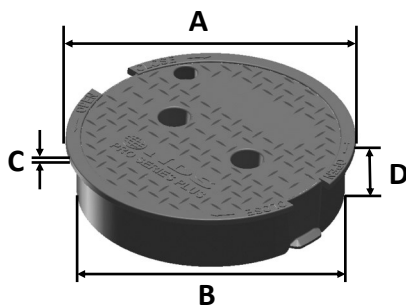

311CR

Series: Pro-Spec™ Series

Material: HDPE

Lid Color: Purple

Lid Marking: Relcaimed water

Lid Weight: 1.21 lbs

Load rating:

Pedestrian & lawn care equipment

Made in USA

Made from 100% recycled materials

Lid Dimensions	
A. Top diameter	9 3/4"
B. Bottom diameter	9 1/16"
C. Rim thickness	1/4"
D. Overall height	2 3/16"