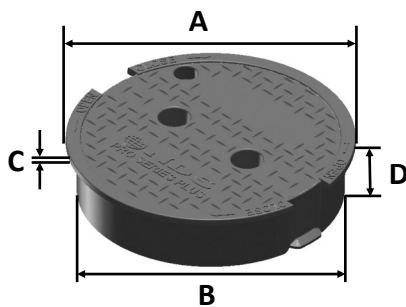

311CS

Series: Pro-Spec™ Series

Material: HDPE

Lid Color: Sand

Lid Marking: Irrigation Control Valve

Lid Weight: 1.21 lbs

Load rating:

Pedestrian & lawn care equipment

Made in USA

Made from 100% recycled materials

Lid Dimensions	
A. Top diameter	9 3/4"
B. Bottom diameter	9 1/16"
C. Rim thickness	1/4"
D. Overall height	2 3/16"