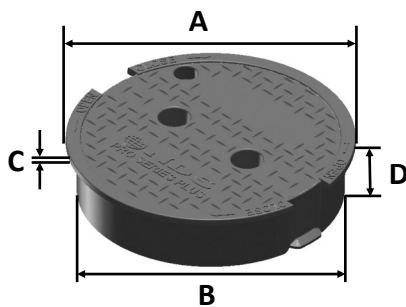

311CS

Series: Pro-Spec™ Series

Material: HDPE

Lid Color: Green

Lid Marking: Sewer

Lid Weight: 1.21 lbs

Load rating:

Pedestrian & lawn care equipment

Made in USA

Made from 100% recycled materials

| Lid Dimensions | |
|--------------------|---------|
| A. Top diameter | 9 3/4" |
| B. Bottom diameter | 9 1/16" |
| C. Rim thickness | 1/4" |
| D. Overall height | 2 3/16" |