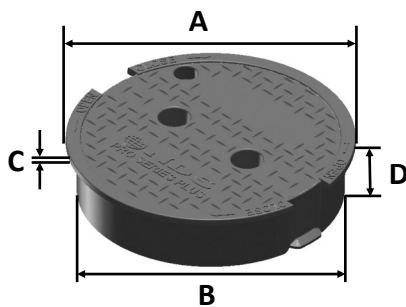

311CW BLK

Series: Pro-Spec™ Series

Material: HDPE

Lid Color: Black

Lid Marking: Water

Lid Weight: 1.21 lbs

Load rating:

Pedestrian & lawn care equipment

Made in USA

Made from 100% recycled materials

Lid Dimensions	
A. Top diameter	9 3/4"
B. Bottom diameter	9 1/16"
C. Rim thickness	1/4"
D. Overall height	2 3/16"