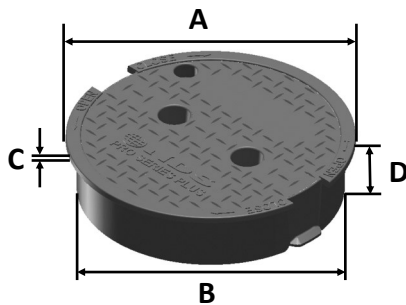

311CW

Series: Pro-Spec™ Series

Material: HDPE

Lid Color: Green

Lid Marking: Water

Lid Weight: 1.21 lbs

Load rating:

Pedestrian & lawn care equipment

Made in USA

Made from 100% recycled materials

| Lid Dimensions | |
|--------------------|---------|
| A. Top diameter | 9 3/4" |
| B. Bottom diameter | 9 1/16" |
| C. Rim thickness | 1/4" |
| D. Overall height | 2 3/16" |