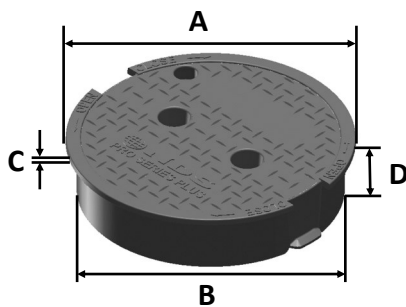

# 311C

Series: Pro-Spec<sup>™</sup> Series

Material: HDPE

Lid Color: Green

Lid Marking: Irrigation Control Valve

Lid Weight: 1.21 lbs

Load rating:

Pedestrian & lawn care equipment

**Made in USA**

**Made from 100% recycled materials**

Lid Dimensions	
A. Top diameter	9 3/4"
B. Bottom diameter	9 1/16"
C. Rim thickness	1/4"
D. Overall height	2 3/16"