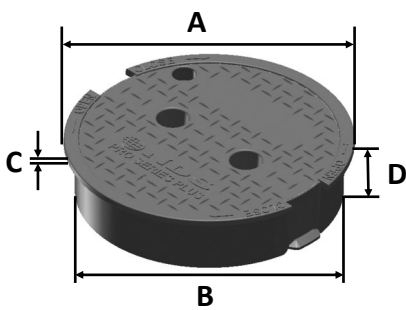

312BCBS

Series: Pro-Spec[™] Series

Material: HDPE

Box Color: Green

Lid Color: Green

Lid Marking: Sewer

Box Weight: 2.99 lbs

Lid Weight: 1.21 lbs

Total Weight: 4.20 lbs

Load rating:

Pedestrian & lawn care equipment

Includes 2 1/2" x 3/8" stainless steel bolt

Box includes 3/8"-16 brass nut

Made in USA

Made from 100% recycled materials

Lid Dimensions	
A. Top diameter	9 3/4"
B. Bottom diameter	9 1/16"
C. Rim thickness	1/4"
D. Overall height	2 3/16"

Box Dimensions	
A. Top inside diameter	9 3/16"
B. Top outside diameter	10 1/4"
C. Bottom inside diameter	11 1/2"
D. Bottom outside diameter	12 3/4"
E. Height	10"