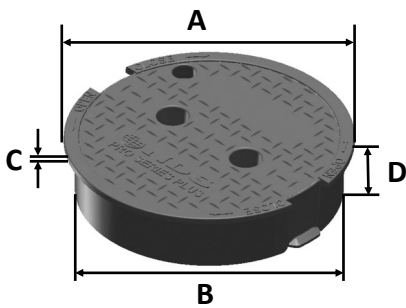

312BCB

Series: Pro-Spec[™] Series

Material: HDPE

Box Color: Green

Lid Color: Green

Lid Marking: Irrigation Control Valve

Box Weight: 2.99 lbs

Lid Weight: 1.21 lbs

Total Weight: 4.20 lbs

Load rating:

Pedestrian & lawn care equipment

Includes 2 1/2" x 3/8" stainless steel bolt

Box includes 3/8"-16 brass nut

Made in USA

Made from 100% recycled materials

Lid Dimensions	
A. Top diameter	9 3/4"
B. Bottom diameter	9 1/16"
C. Rim thickness	1/4"
D. Overall height	2 3/16"

Box Dimensions	
A. Top inside diameter	9 3/16"
B. Top outside diameter	10 1/4"
C. Bottom inside diameter	11 1/2"
D. Bottom outside diameter	12 3/4"
E. Height	10"