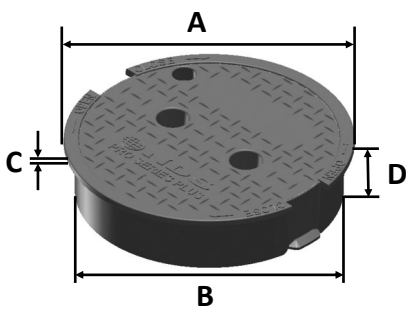

312BCRBLK

Series: Pro-Spec™ Series

Material: HDPE

Box Color: Black

Lid Color: Black

Lid Marking: Reclaimed Water

Box Weight: 2.99 lbs

Lid Weight: 1.21 lbs

Total Weight: 4.20 lbs

Load rating:

Pedestrian & lawn care equipment

Box includes 3/8"-16 brass nut

Made in USA

Made from 100% recycled materials

Lid Dimensions	
A. Top diameter	9 3/4"
B. Bottom diameter	9 1/16"
C. Rim thickness	1/4"
D. Overall height	2 3/16"

Box Dimensions	
A. Top inside diameter	9 3/16"
B. Top outside diameter	10 1/4"
C. Bottom inside diameter	11 1/2"
D. Bottom outside diameter	12 3/4"
E. Height	10"