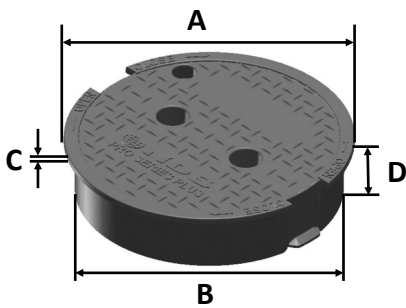

312BCRG

Series: Pro-Spec™ Series

Material: HDPE

Box Color: Green

Lid Color: Green

Lid Marking: Reclaimed Water

Box Weight: 2.99 lbs

Lid Weight: 1.21 lbs

Total Weight: 4.20 lbs

Load rating:

Pedestrian & lawn care equipment

Box includes 3/8"-16 brass nut

Made in USA

Made from 100% recycled materials

Lid Dimensions	
A. Top diameter	9 3/4"
B. Bottom diameter	9 1/16"
C. Rim thickness	1/4"
D. Overall height	2 3/16"

Box Dimensions	
A. Top inside diameter	9 3/16"
B. Top outside diameter	10 1/4"
C. Bottom inside diameter	11 1/2"
D. Bottom outside diameter	12 3/4"
E. Height	10"