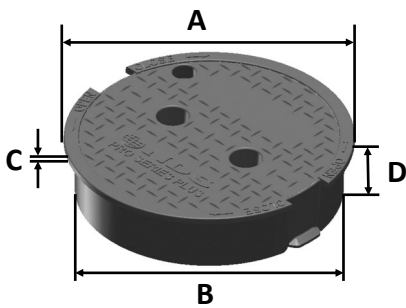

# 312BCSAND

Series: Pro-Spec™ Series

Material: HDPE

Box Color: Sand

Lid Color: Sand

Lid Marking: Irrigation Control Valve

Box Weight: 2.99 lbs

Lid Weight: 1.21 lbs

Total Weight: 4.20 lbs

Load rating:

Pedestrian & lawn care equipment

Box includes 3/8"-16 brass nut

**Made in USA**

**Made from 100% recycled materials**

Lid Dimensions	
A. Top diameter	9 3/4"
B. Bottom diameter	9 1/16"
C. Rim thickness	1/4"
D. Overall height	2 3/16"

Box Dimensions	
A. Top inside diameter	9 3/16"
B. Top outside diameter	10 1/4"
C. Bottom inside diameter	11 1/2"
D. Bottom outside diameter	12 3/4"
E. Height	10"