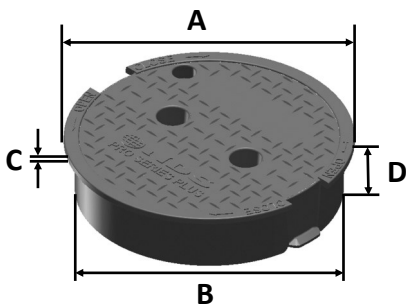

312BCS

Series: Pro-Spec™ Series

Material: HDPE

Box Color: Green

Lid Color: Green

Lid Marking: Sewer

Box Weight: 2.99 lbs

Lid Weight: 1.21 lbs

Total Weight: 4.20 lbs

Load rating:

Pedestrian & lawn care equipment

Box includes 3/8"-16 brass nut

Made in USA

Made from 100% recycled materials

Lid Dimensions	
A. Top diameter	9 3/4"
B. Bottom diameter	9 1/16"
C. Rim thickness	1/4"
D. Overall height	2 3/16"

Box Dimensions	
A. Top inside diameter	9 3/16"
B. Top outside diameter	10 1/4"
C. Bottom inside diameter	11 1/2"
D. Bottom outside diameter	12 3/4"
E. Height	10"