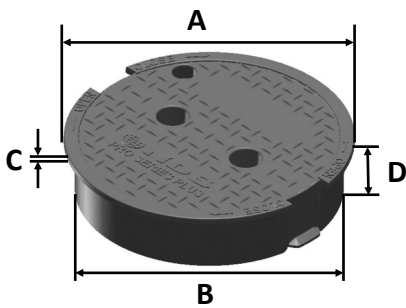

312BCW

Series: Pro-Spec™ Series

Material: HDPE

Box Color: Green

Lid Color: Green

Lid Marking: Water

Box Weight: 2.99 lbs

Lid Weight: 1.21 lbs

Total Weight: 4.20 lbs

Load rating:

Pedestrian & lawn care equipment

Box includes 3/8"-16 brass nut

Made in USA

Made from 100% recycled materials

Lid Dimensions	
A. Top diameter	9 3/4"
B. Bottom diameter	9 1/16"
C. Rim thickness	1/4"
D. Overall height	2 3/16"

Box Dimensions	
A. Top inside diameter	9 3/16"
B. Top outside diameter	10 1/4"
C. Bottom inside diameter	11 1/2"
D. Bottom outside diameter	12 3/4"
E. Height	10"