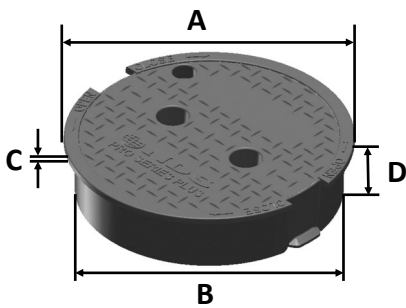

312BC

Series: Pro-Spec™ Series

Material: HDPE

Box Color: Green

Lid Color: Green

Lid Marking: Irrigation Control Valve

Box Weight: 2.99 lbs

Lid Weight: 1.21 lbs

Total Weight: 4.20 lbs

Load rating:

Pedestrian & lawn care equipment

Box includes 3/8"-16 brass nut

Made in USA

Made from 100% recycled materials

| Lid Dimensions | |
|--------------------|---------|
| A. Top diameter | 9 3/4" |
| B. Bottom diameter | 9 1/16" |
| C. Rim thickness | 1/4" |
| D. Overall height | 2 3/16" |

| Box Dimensions | |
|----------------------------|---------|
| A. Top inside diameter | 9 3/16" |
| B. Top outside diameter | 10 1/4" |
| C. Bottom inside diameter | 11 1/2" |
| D. Bottom outside diameter | 12 3/4" |
| E. Height | 10" |