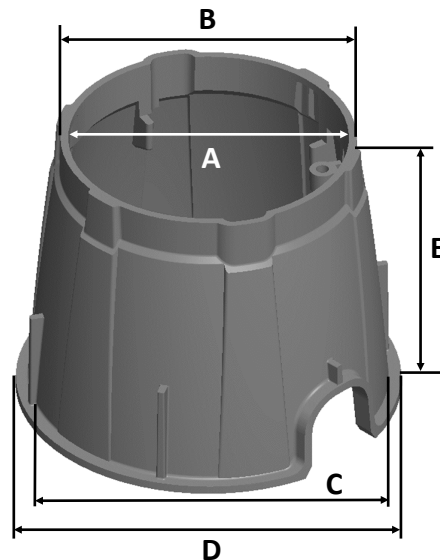

312B

Series: Pro-Spec™ Series

Material: HDPE

Box Color: Green

Box Weight: 2.99 lbs

Load rating:

Pedestrian & lawn care equipment

Box includes 3/8"-16 brass nut

Made in USA

Made from 100% recycled materials

Box Dimensions	
A. Top inside diameter	9 3/16"
B. Top outside diameter	10 1/4"
C. Bottom inside diameter	11 1/2"
D. Bottom outside diameter	12 3/4"
E. Height	10"