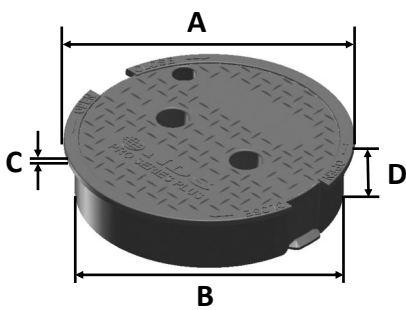

## 312PBCBR

Series: Pro-Spec™ Series

Material: HDPE

Box Color: Purple

Lid Color: Purple

Lid Marking: Reclaimed Water

Box Weight: 2.99 lbs

Lid Weight: 1.21 lbs

Total Weight: 4.20 lbs

Load rating:

Pedestrian & lawn care equipment

Includes 2 1/2" x 3/8" stainless steel bolt

Box includes 3/8"-16 brass nut

**Made in USA**

**Made from 100% recycled materials**

| Lid Dimensions     |         |
|--------------------|---------|
| A. Top diameter    | 9 3/4"  |
| B. Bottom diameter | 9 1/16" |
| C. Rim thickness   | 1/4"    |
| D. Overall height  | 2 3/16" |

| Box Dimensions             |         |
|----------------------------|---------|
| A. Top inside diameter     | 9 3/16" |
| B. Top outside diameter    | 10 1/4" |
| C. Bottom inside diameter  | 11 1/2" |
| D. Bottom outside diameter | 12 3/4" |
| E. Height                  | 10"     |