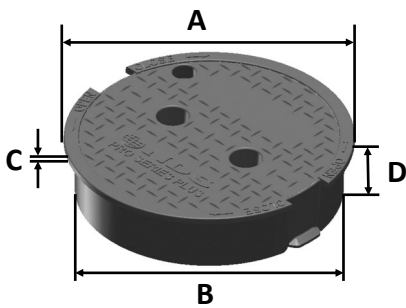

312PBCR

Series: Pro-Spec™ Series

Material: HDPE

Box Color: Purple

Lid Color: Purple

Lid Marking: Reclaimed Water

Box Weight: 2.99 lbs

Lid Weight: 1.21 lbs

Total Weight: 4.20 lbs

Load rating:

Pedestrian & lawn care equipment

Box includes 3/8"-16 brass nut

Made in USA

Made from 100% recycled materials

Lid Dimensions	
A. Top diameter	9 3/4"
B. Bottom diameter	9 1/16"
C. Rim thickness	1/4"
D. Overall height	2 3/16"

Box Dimensions	
A. Top inside diameter	9 3/16"
B. Top outside diameter	10 1/4"
C. Bottom inside diameter	11 1/2"
D. Bottom outside diameter	12 3/4"
E. Height	10"