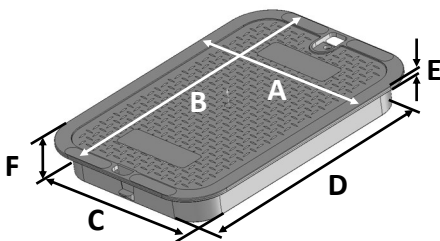

313BCBBLK

Series: Pro-Spec™ Series

Material: HDPE

Box Color: Black

Lid Color: Black

Lid Marking: Irrigation Control Valve

Box Weight: 5.70 lbs

Lid Weight: 2.61 lbs

Total Weight: 8.31 lbs

Load rating:

Pedestrian & lawn care equipment

Includes 2 1/2" x 3/8" stainless steel bolt

Box includes 3/8-16 brass nut

All 14" x 19" covers and risers fit this box

Made in USA

Made from 100% recycled materials

Lid Dimensions	
A. Top width	11 5/8"
B. Top length	16 13/16"
C. Bottom width	10 1/8"
D. Bottom length	15 1/4"
E. Rim thickness	1/4"
F. Overall height	2"

Box Dimensions	
A. Top inside width	10 1/2"
B. Top inside length	15 3/8"
C. Top outside width	11 11/16"
D. Top outside length	16 9/16"
E. Bottom inside width	13 15/16"
F. Bottom inside length	19 1/4"
G. Bottom outside width	15 3/4"
H. Bottom outside length	21 1/8"
I. Height	12"