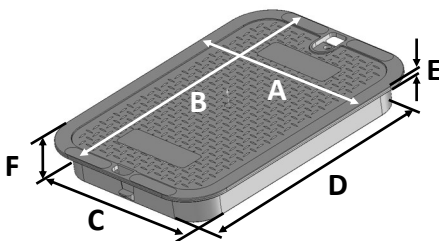

Total Weight: 8.31 lbs

Load rating:

Pedestrian & lawn care equipment

Includes 2 1/2" x 3/8" stainless steel bolt

Box includes 3/8-16 brass nut

All 14" x 19" covers and risers fit this box

Made in USA

Made from 100% recycled materials

Lid Dimensions	
A. Top width	11 5/8"
B. Top length	16 13/16"
C. Bottom width	10 1/8"
D. Bottom length	15 1/4"
E. Rim thickness	1/4"
F. Overall height	2"

Box Dimensions	
A. Top inside width	10 1/2"
B. Top inside length	15 3/8"
C. Top outside width	11 11/16"
D. Top outside length	16 9/16"
E. Bottom inside width	13 15/16"
F. Bottom inside length	19 1/4"
G. Bottom outside width	15 3/4"
H. Bottom outside length	21 1/8"
I. Height	12"