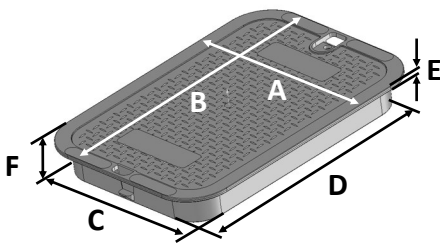

Total Weight: 8.31 lbs

Load rating:

Pedestrian & lawn care equipment

Includes 2 1/2" x 3/8" stainless steel bolt

Box includes 3/8-16 brass nut

All 14" x 19" covers and risers fit this box

**Made in USA**

**Made from 100% recycled materials**

Lid Dimensions	
A. Top width	11 5/8"
B. Top length	16 13/16"
C. Bottom width	10 1/8"
D. Bottom length	15 1/4"
E. Rim thickness	1/4"
F. Overall height	2"

Box Dimensions	
A. Top inside width	10 1/2"
B. Top inside length	15 3/8"
C. Top outside width	11 11/16"
D. Top outside length	16 9/16"
E. Bottom inside width	13 15/16"
F. Bottom inside length	19 1/4"
G. Bottom outside width	15 3/4"
H. Bottom outside length	21 1/8"
I. Height	12"