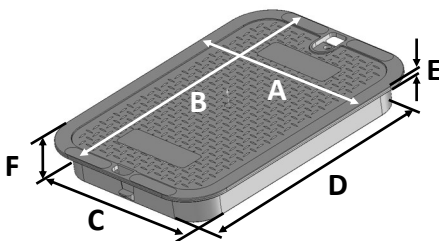

## 313BCBR

Series: Pro-Spec™ Series

Material: HDPE

Box Color: Black

Lid Color: Purple

Lid Marking: Reclaimed Water

Box Weight: 5.70 lbs

Lid Weight: 2.61 lbs

Total Weight: 8.31 lbs

Load rating:

Pedestrian & lawn care equipment

Includes 2 1/2" x 3/8" stainless steel bolt

Box includes 3/8-16 brass nut

All 14" x 19" covers and risers fit this box

**Made in USA**

**Made from 100% recycled materials**

Lid Dimensions	
A. Top width	11 5/8"
B. Top length	16 13/16"
C. Bottom width	10 1/8"
D. Bottom length	15 1/4"
E. Rim thickness	1/4"
F. Overall height	2"

Box Dimensions	
A. Top inside width	10 1/2"
B. Top inside length	15 3/8"
C. Top outside width	11 11/16"
D. Top outside length	16 9/16"
E. Bottom inside width	13 15/16"
F. Bottom inside length	19 1/4"
G. Bottom outside width	15 3/4"
H. Bottom outside length	21 1/8"
I. Height	12"