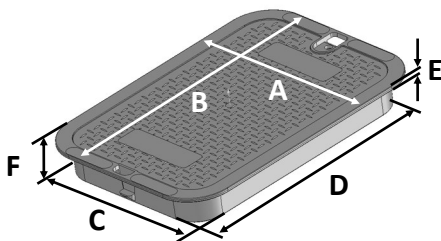

Total Weight: 8.31 lbs

Load rating:

Pedestrian & lawn care equipment

Includes 2 1/2" x 3/8" stainless steel bolt

Box includes 3/8-16 brass nut

All 14" x 19" covers and risers fit this box

Made in USA

Made from 100% recycled materials

Lid Dimensions	
A. Top width	11 5/8"
B. Top length	16 13/16"
C. Bottom width	10 1/8"
D. Bottom length	15 1/4"
E. Rim thickness	1/4"
F. Overall height	2"

Box Dimensions	
A. Top inside width	10 1/2"
B. Top inside length	15 3/8"
C. Top outside width	11 11/16"
D. Top outside length	16 9/16"
E. Bottom inside width	13 15/16"
F. Bottom inside length	19 1/4"
G. Bottom outside width	15 3/4"
H. Bottom outside length	21 1/8"
I. Height	12"