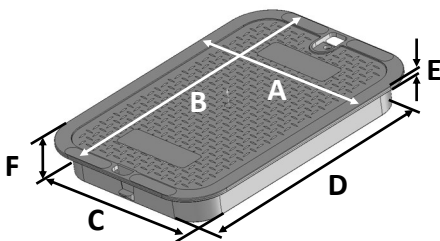

313BCB

Series: Pro-Spec™ Series

Material: HDPE

Box Color: Black

Lid Color: Green

Lid Marking: Irrigation Control Valve

Box Weight: 5.70 lbs

Lid Weight: 2.61 lbs

Total Weight: 8.31 lbs

Load rating:

Pedestrian & lawn care equipment

Includes 2 1/2" x 3/8" stainless steel bolt

Box includes 3/8-16 brass nut

All 14" x 19" covers and risers fit this box

Made in USA

Made from 100% recycled materials

Lid Dimensions	
A. Top width	11 5/8"
B. Top length	16 13/16"
C. Bottom width	10 1/8"
D. Bottom length	15 1/4"
E. Rim thickness	1/4"
F. Overall height	2"

Box Dimensions	
A. Top inside width	10 1/2"
B. Top inside length	15 3/8"
C. Top outside width	11 11/16"
D. Top outside length	16 9/16"
E. Bottom inside width	13 15/16"
F. Bottom inside length	19 1/4"
G. Bottom outside width	15 3/4"
H. Bottom outside length	21 1/8"
I. Height	12"