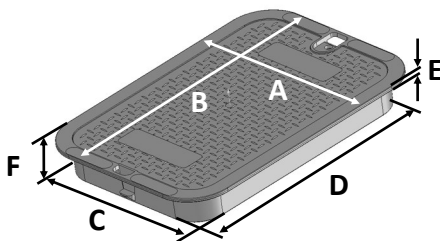

313BC

Series: Pro-Spec[™] Series

Material: HDPE

Box Color: Black

Lid Color: Green

Lid Marking: Irrigation Control Valve

Box Weight: 5.70 lbs

Lid Weight: 2.61 lbs

Total Weight: 8.31 lbs

Load rating:

Pedestrian & lawn care equipment

Box includes 3/8-16 brass nut

All 14" x 19" covers and risers fit this box

Made in USA

Made from 100% recycled materials

Lid Dimensions	
A. Top width	11 5/8"
B. Top length	16 13/16"
C. Bottom width	10 1/8"
D. Bottom length	15 1/4"
E. Rim thickness	1/4"
F. Overall height	2"

Box Dimensions	
A. Top inside width	10 1/2"
B. Top inside length	15 3/8"
C. Top outside width	11 11/16"
D. Top outside length	16 9/16"
E. Bottom inside width	13 15/16"
F. Bottom inside length	19 1/4"
G. Bottom outside width	15 3/4"
H. Bottom outside length	21 1/8"
I. Height	12"