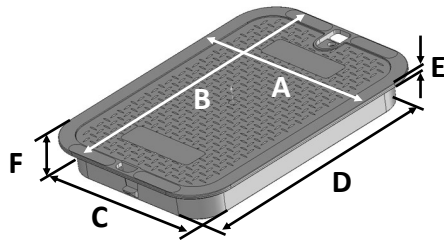

313CBLK

Series: Pro-Spec™ Series

Cover Color: Black

Cover Marking: Irrigation Control Valve

Cover material: HDPE

Lid Weight: 2.61 lbs

Load rating:

Pedestrian & lawn care equipment

Fits all 14"x19" Valve Boxes

Made in USA

Made from 100% recycled materials

Lid Dimensions	
A. Top width	11 5/8"
B. Top length	16 13/16"
C. Bottom width	10 1/8"
D. Bottom length	15 1/4"
E. Rim thickness	1/4"
F. Overall height	2"