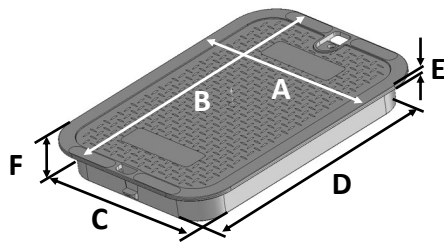

313CBRN

Series: Pro-Spec™ Series

Cover Color: Brown

Cover Marking: Irrigation Control Valve

Cover material: HDPE

Lid Weight: 2.61 lbs

Load rating:

Pedestrian & lawn care equipment

Fits all 14"x19" Valve Boxes

Made in USA

Made from 100% recycled materials

Lid Dimensions	
A. Top width	11 5/8"
B. Top length	16 13/16"
C. Bottom width	10 1/8"
D. Bottom length	15 1/4"
E. Rim thickness	1/4"
F. Overall height	2"