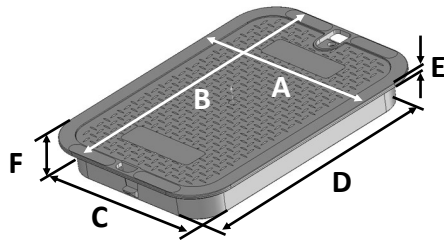

313C ELEC

Series: Pro-Spec™ Series

Cover Color: Gray

Cover Marking: Electrical

Cover material: HDPE

Lid Weight: 2.61 lbs

Load rating:

Pedestrian & lawn care equipment

Fits all 14"x19" Valve Boxes

Made in USA

Made from 100% recycled materials

Lid Dimensions	
A. Top width	11 5/8"
B. Top length	16 13/16"
C. Bottom width	10 1/8"
D. Bottom length	15 1/4"
E. Rim thickness	1/4"
F. Overall height	2"