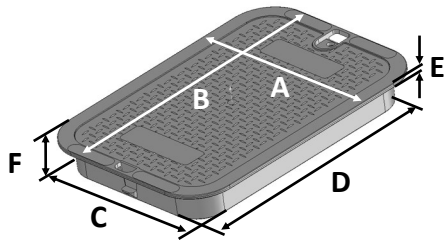

313CG ELEC

Series: Pro-Spec[™] Series

Cover Color: Green

Cover Marking: Electrical

Cover material: HDPE

Lid Weight: 2.61 lbs

Load rating:

Pedestrian & lawn care equipment

Fits all 14"x19" Valve Boxes

Made in USA

Made from 100% recycled materials

Lid Dimensions	
A. Top width	11 5/8"
B. Top length	16 13/16"
C. Bottom width	10 1/8"
D. Bottom length	15 1/4"
E. Rim thickness	1/4"
F. Overall height	2"