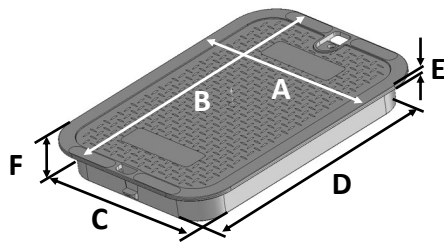

313CRBLK

Series: Pro-Spec™ Series

Cover Color: Black

Cover Marking: Reclaimed Water

Cover material: HDPE

Lid Weight: 2.61 lbs

Load rating:

Pedestrian & lawn care equipment

Fits all 14"x19" Valve Boxes

Made in USA

Made from 100% recycled materials

Lid Dimensions	
A. Top width	11 5/8"
B. Top length	16 13/16"
C. Bottom width	10 1/8"
D. Bottom length	15 1/4"
E. Rim thickness	1/4"
F. Overall height	2"