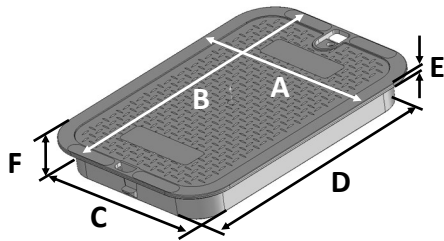

313CRG

Series: Pro-Spec™ Series

Cover Color: Green

Cover Marking: Reclaimed Water

Cover material: HDPE

Lid Weight: 2.61 lbs

Load rating:

Pedestrian & lawn care equipment

Fits all 14"x19" Valve Boxes

Made in USA

Made from 100% recycled materials

Lid Dimensions	
A. Top width	11 5/8"
B. Top length	16 13/16"
C. Bottom width	10 1/8"
D. Bottom length	15 1/4"
E. Rim thickness	1/4"
F. Overall height	2"