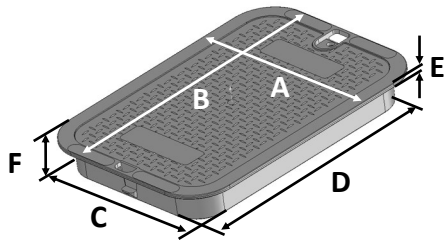

313CR

Series: Pro-Spec™ Series

Cover Color: Purple

Cover Marking: Reclaimed Water

Cover material: HDPE

Lid Weight: 2.61 lbs

Load rating:

Pedestrian & lawn care equipment

Fits all 14"x19" Valve Boxes

Made in USA

Made from 100% recycled materials

Lid Dimensions	
A. Top width	11 5/8"
B. Top length	16 13/16"
C. Bottom width	10 1/8"
D. Bottom length	15 1/4"
E. Rim thickness	1/4"
F. Overall height	2"