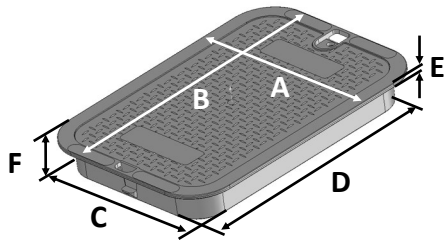

## 313CSAND

Series: Pro-Spec™ Series

Cover Color: Sand

Cover Marking: Irrigation Control Valve

Cover material: HDPE

Lid Weight: 2.61 lbs

Load rating:

Pedestrian & lawn care equipment

Fits all 14"x19" Valve Boxes

**Made in USA**

**Made from 100% recycled materials**

Lid Dimensions	
A. Top width	11 5/8"
B. Top length	16 13/16"
C. Bottom width	10 1/8"
D. Bottom length	15 1/4"
E. Rim thickness	1/4"
F. Overall height	2"