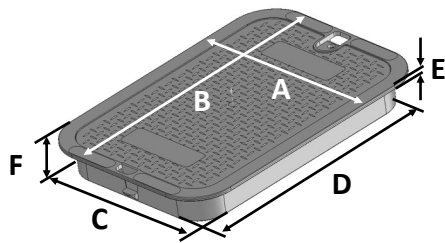

313CW

Series: Pro-Spec™ Series

Cover Color: Black

Cover Marking: Water

Cover material: HDPE

Lid Weight: 2.61 lbs

Load rating:

Pedestrian & lawn care equipment

Fits all 14"x19" Valve Boxes

Made in USA

Made from 100% recycled materials

Lid Dimensions	
A. Top width	11 5/8"
B. Top length	16 13/16"
C. Bottom width	10 1/8"
D. Bottom length	15 1/4"
E. Rim thickness	1/4"
F. Overall height	2"