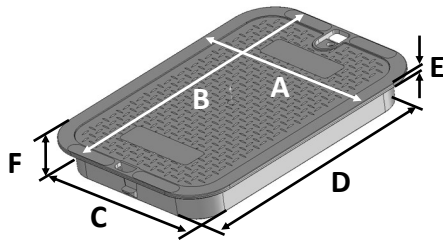

313C

Series: Pro-Spec™ Series

Cover Color: Green

Cover Marking: Irrigation Control Valve

Cover material: HDPE

Lid Weight: 2.61 lbs

Load rating:

Pedestrian & lawn care equipment

Fits all 14"x19" Valve Boxes

Made in USA

Made from 100% recycled materials

Lid Dimensions	
A. Top width	11 5/8"
B. Top length	16 13/16"
C. Bottom width	10 1/8"
D. Bottom length	15 1/4"
E. Rim thickness	1/4"
F. Overall height	2"