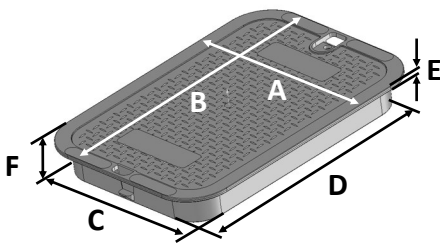

314BCB ELEC

Series: Pro-Spec™ Series

Material: HDPE

Box Color: Gray

Lid Color: Gray

Lid Marking: Electrical

Box Weight: 5.70 lbs

Lid Weight: 2.61 lbs

Total Weight: 8.31 lbs

Load rating:

Pedestrian & lawn care equipment

Includes 2 1/2" x 3/8" stainless steel bolt

Box includes 3/8-16 brass nut

All 14" x 19" covers and risers fit this box

Made in USA

Made from 100% recycled materials

Lid Dimensions	
A. Top width	11 5/8"
B. Top length	16 13/16"
C. Bottom width	10 1/8"
D. Bottom length	15 1/4"
E. Rim thickness	1/4"
F. Overall height	2"

Box Dimensions	
A. Top inside width	10 1/2"
B. Top inside length	15 3/8"
C. Top outside width	11 11/16"
D. Top outside length	16 9/16"
E. Bottom inside width	13 15/16"
F. Bottom inside length	19 1/4"
G. Bottom outside width	15 3/4"
H. Bottom outside length	21 1/8"
I. Height	12"