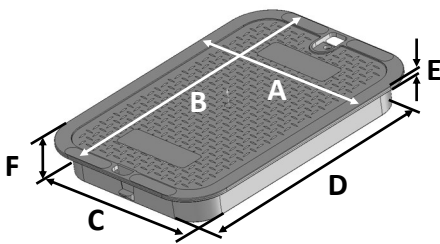

314BCBSAND

Series: Pro-Spec™ Series

Material: HDPE

Box Color: Sand

Lid Color: Sand

Lid Marking: Irrigation Control Valve

Box Weight: 5.70 lbs

Lid Weight: 2.61 lbs

Total Weight: 8.31 lbs

Load rating:

Pedestrian & lawn care equipment

Includes 2 1/2" x 3/8" stainless steel bolt

Box includes 3/8-16 brass nut

All 14" x 19" covers and risers fit this box

Made in USA

Made from 100% recycled materials

Lid Dimensions	
A. Top width	11 5/8"
B. Top length	16 13/16"
C. Bottom width	10 1/8"
D. Bottom length	15 1/4"
E. Rim thickness	1/4"
F. Overall height	2"

Box Dimensions	
A. Top inside width	10 1/2"
B. Top inside length	15 3/8"
C. Top outside width	11 11/16"
D. Top outside length	16 9/16"
E. Bottom inside width	13 15/16"
F. Bottom inside length	19 1/4"
G. Bottom outside width	15 3/4"
H. Bottom outside length	21 1/8"
I. Height	12"