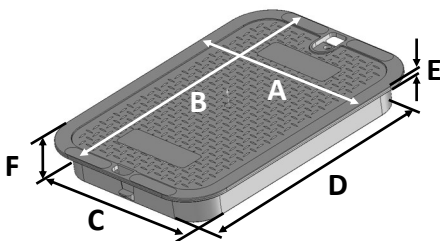

## 314BCBS

Series: Pro-Spec™ Series

Material: HDPE

Box Color: Green

Lid Color: Green

Lid Marking: Sewer

Box Weight: 5.70 lbs

Lid Weight: 2.61 lbs

Total Weight: 8.31 lbs

Load rating:

Pedestrian & lawn care equipment

Includes 2 1/2" x 3/8" stainless steel bolt

Box includes 3/8-16 brass nut

All 14" x 19" covers and risers fit this box

**Made in USA**

**Made from 100% recycled materials**

Lid Dimensions	
A. Top width	11 5/8"
B. Top length	16 13/16"
C. Bottom width	10 1/8"
D. Bottom length	15 1/4"
E. Rim thickness	1/4"
F. Overall height	2"

Box Dimensions	
A. Top inside width	10 1/2"
B. Top inside length	15 3/8"
C. Top outside width	11 11/16"
D. Top outside length	16 9/16"
E. Bottom inside width	13 15/16"
F. Bottom inside length	19 1/4"
G. Bottom outside width	15 3/4"
H. Bottom outside length	21 1/8"
I. Height	12"