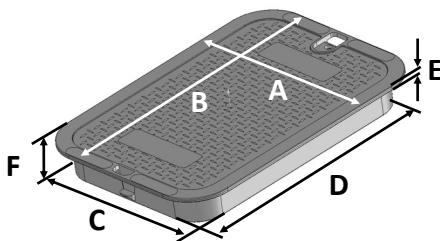

# 314BCBW

Series: Pro-Spec<sup>™</sup> Series

Material: HDPE

Box Color: Green

Lid Color: Green

Lid Marking: Water

Box Weight: 5.70 lbs

Lid Weight: 2.61 lbs

Total Weight: 8.31 lbs

Load rating:

Pedestrian & lawn care equipment

Includes 2 1/2" x 3/8" stainless steel bolt

Box includes 3/8-16 brass nut

All 14" x 19" covers and risers fit this box

**Made in USA**

**Made from 100% recycled materials**

Lid Dimensions	
A. Top width	11 5/8"
B. Top length	16 13/16"
C. Bottom width	10 1/8"
D. Bottom length	15 1/4"
E. Rim thickness	1/4"
F. Overall height	2"

Box Dimensions	
A. Top inside width	10 1/2"
B. Top inside length	15 3/8"
C. Top outside width	11 11/16"
D. Top outside length	16 9/16"
E. Bottom inside width	13 15/16"
F. Bottom inside length	19 1/4"
G. Bottom outside width	15 3/4"
H. Bottom outside length	21 1/8"
I. Height	12"