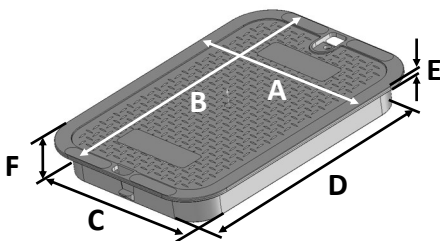

## 314BCB

Series: Pro-Spec™ Series

Material: HDPE

Box Color: Green

Lid Color: Green

Lid Marking: Irrigation Control Valve

Box Weight: 5.70 lbs

Lid Weight: 2.61 lbs

Total Weight: 8.31 lbs

Load rating:

Pedestrian & lawn care equipment

Includes 2 1/2" x 3/8" stainless steel bolt

Box includes 3/8-16 brass nut

All 14" x 19" covers and risers fit this box

**Made in USA**

**Made from 100% recycled materials**

Lid Dimensions	
A. Top width	11 5/8"
B. Top length	16 13/16"
C. Bottom width	10 1/8"
D. Bottom length	15 1/4"
E. Rim thickness	1/4"
F. Overall height	2"

Box Dimensions	
A. Top inside width	10 1/2"
B. Top inside length	15 3/8"
C. Top outside width	11 11/16"
D. Top outside length	16 9/16"
E. Bottom inside width	13 15/16"
F. Bottom inside length	19 1/4"
G. Bottom outside width	15 3/4"
H. Bottom outside length	21 1/8"
I. Height	12"